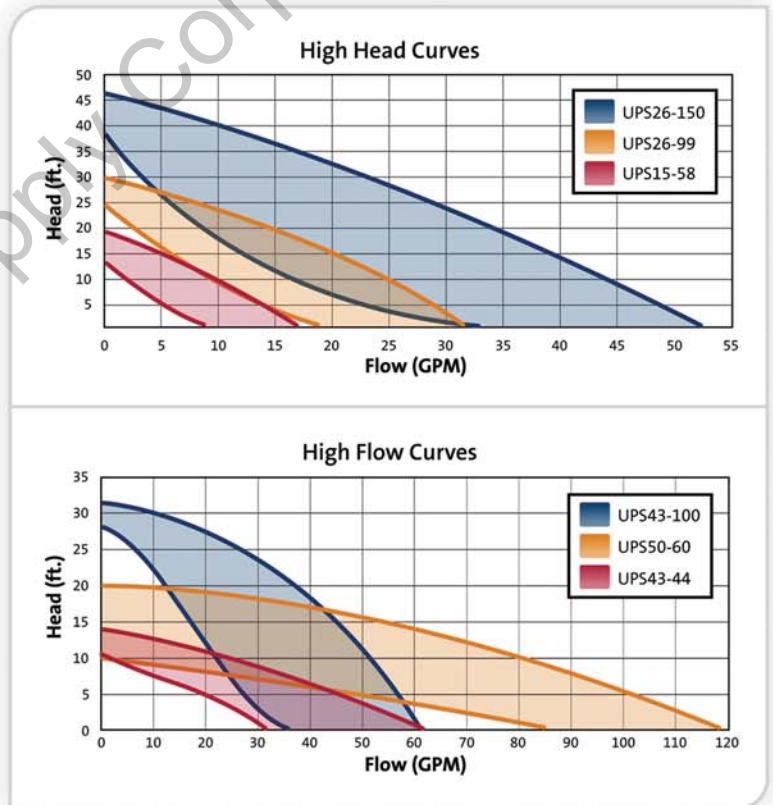

> Easy to install

> Nut capture feature (except UPS15-58)

> Removable check valve

(UPS15-58, UPS26-99, UPS43-44)

> Three-year Warranty

SuperBrute 3-speed performance curves

Available and in stock at Control Supply